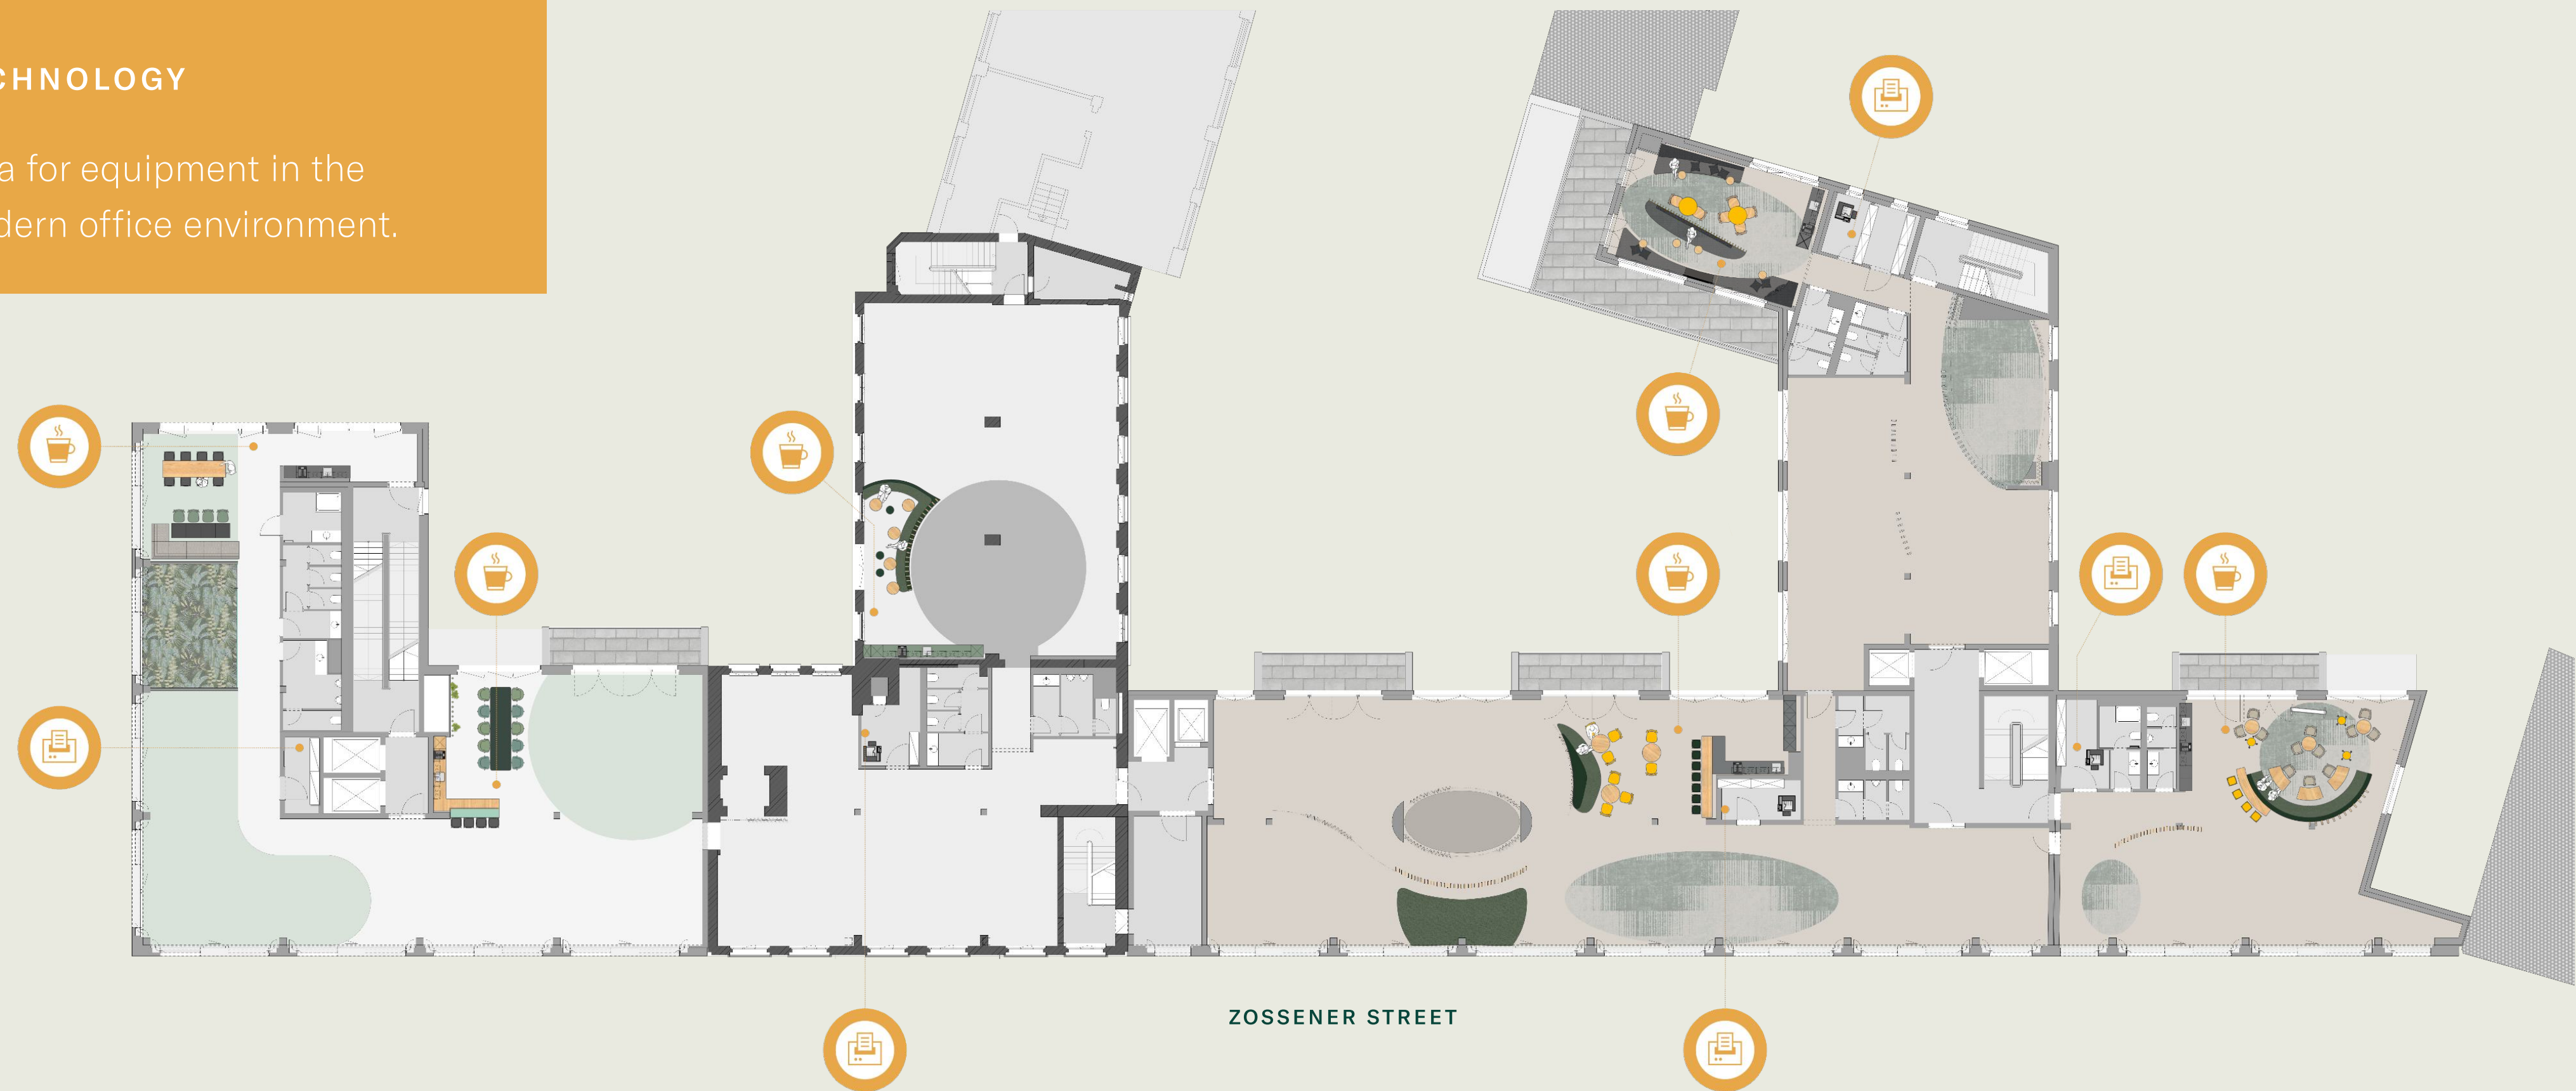

INDIVIDUAL WORK

4TH FLOOR

Fully equipped workstations and spaces for focused work by individual employees.

ZOSSENER STREET

GROUP WORK

4TH FLOOR

Community area for team interactions and exchanges.

RELAXATION ZONE

4TH FLOOR

A place for relaxation and a break from the daily office routine.

WORK CAFÉ

4TH FLOOR

The heart of a vibrant workspace, serving as a multifunctional place for communication, interaction, and well-being.

TECHNOLOGY

Area for equipment in the modern office environment.

CONCEPT 2 | 5TH + 6TH FLOOR

INDIVIDUAL WORK **5TH + 6TH FLOOR**

Fully equipped workstations and spaces for focused work by individual employees.

GROUP WORK

5TH + 6TH FLOOR

Community area for team interactions and exchanges.

RELAXATION ZONE 5TH + 6TH FLOOR

A place for relaxation and a break from the daily office routine.

WORK CAFÉ

5TH + 6TH FLOOR

The heart of a vibrant workspace, serving as a multifunctional place for communication, interaction, and well-being.