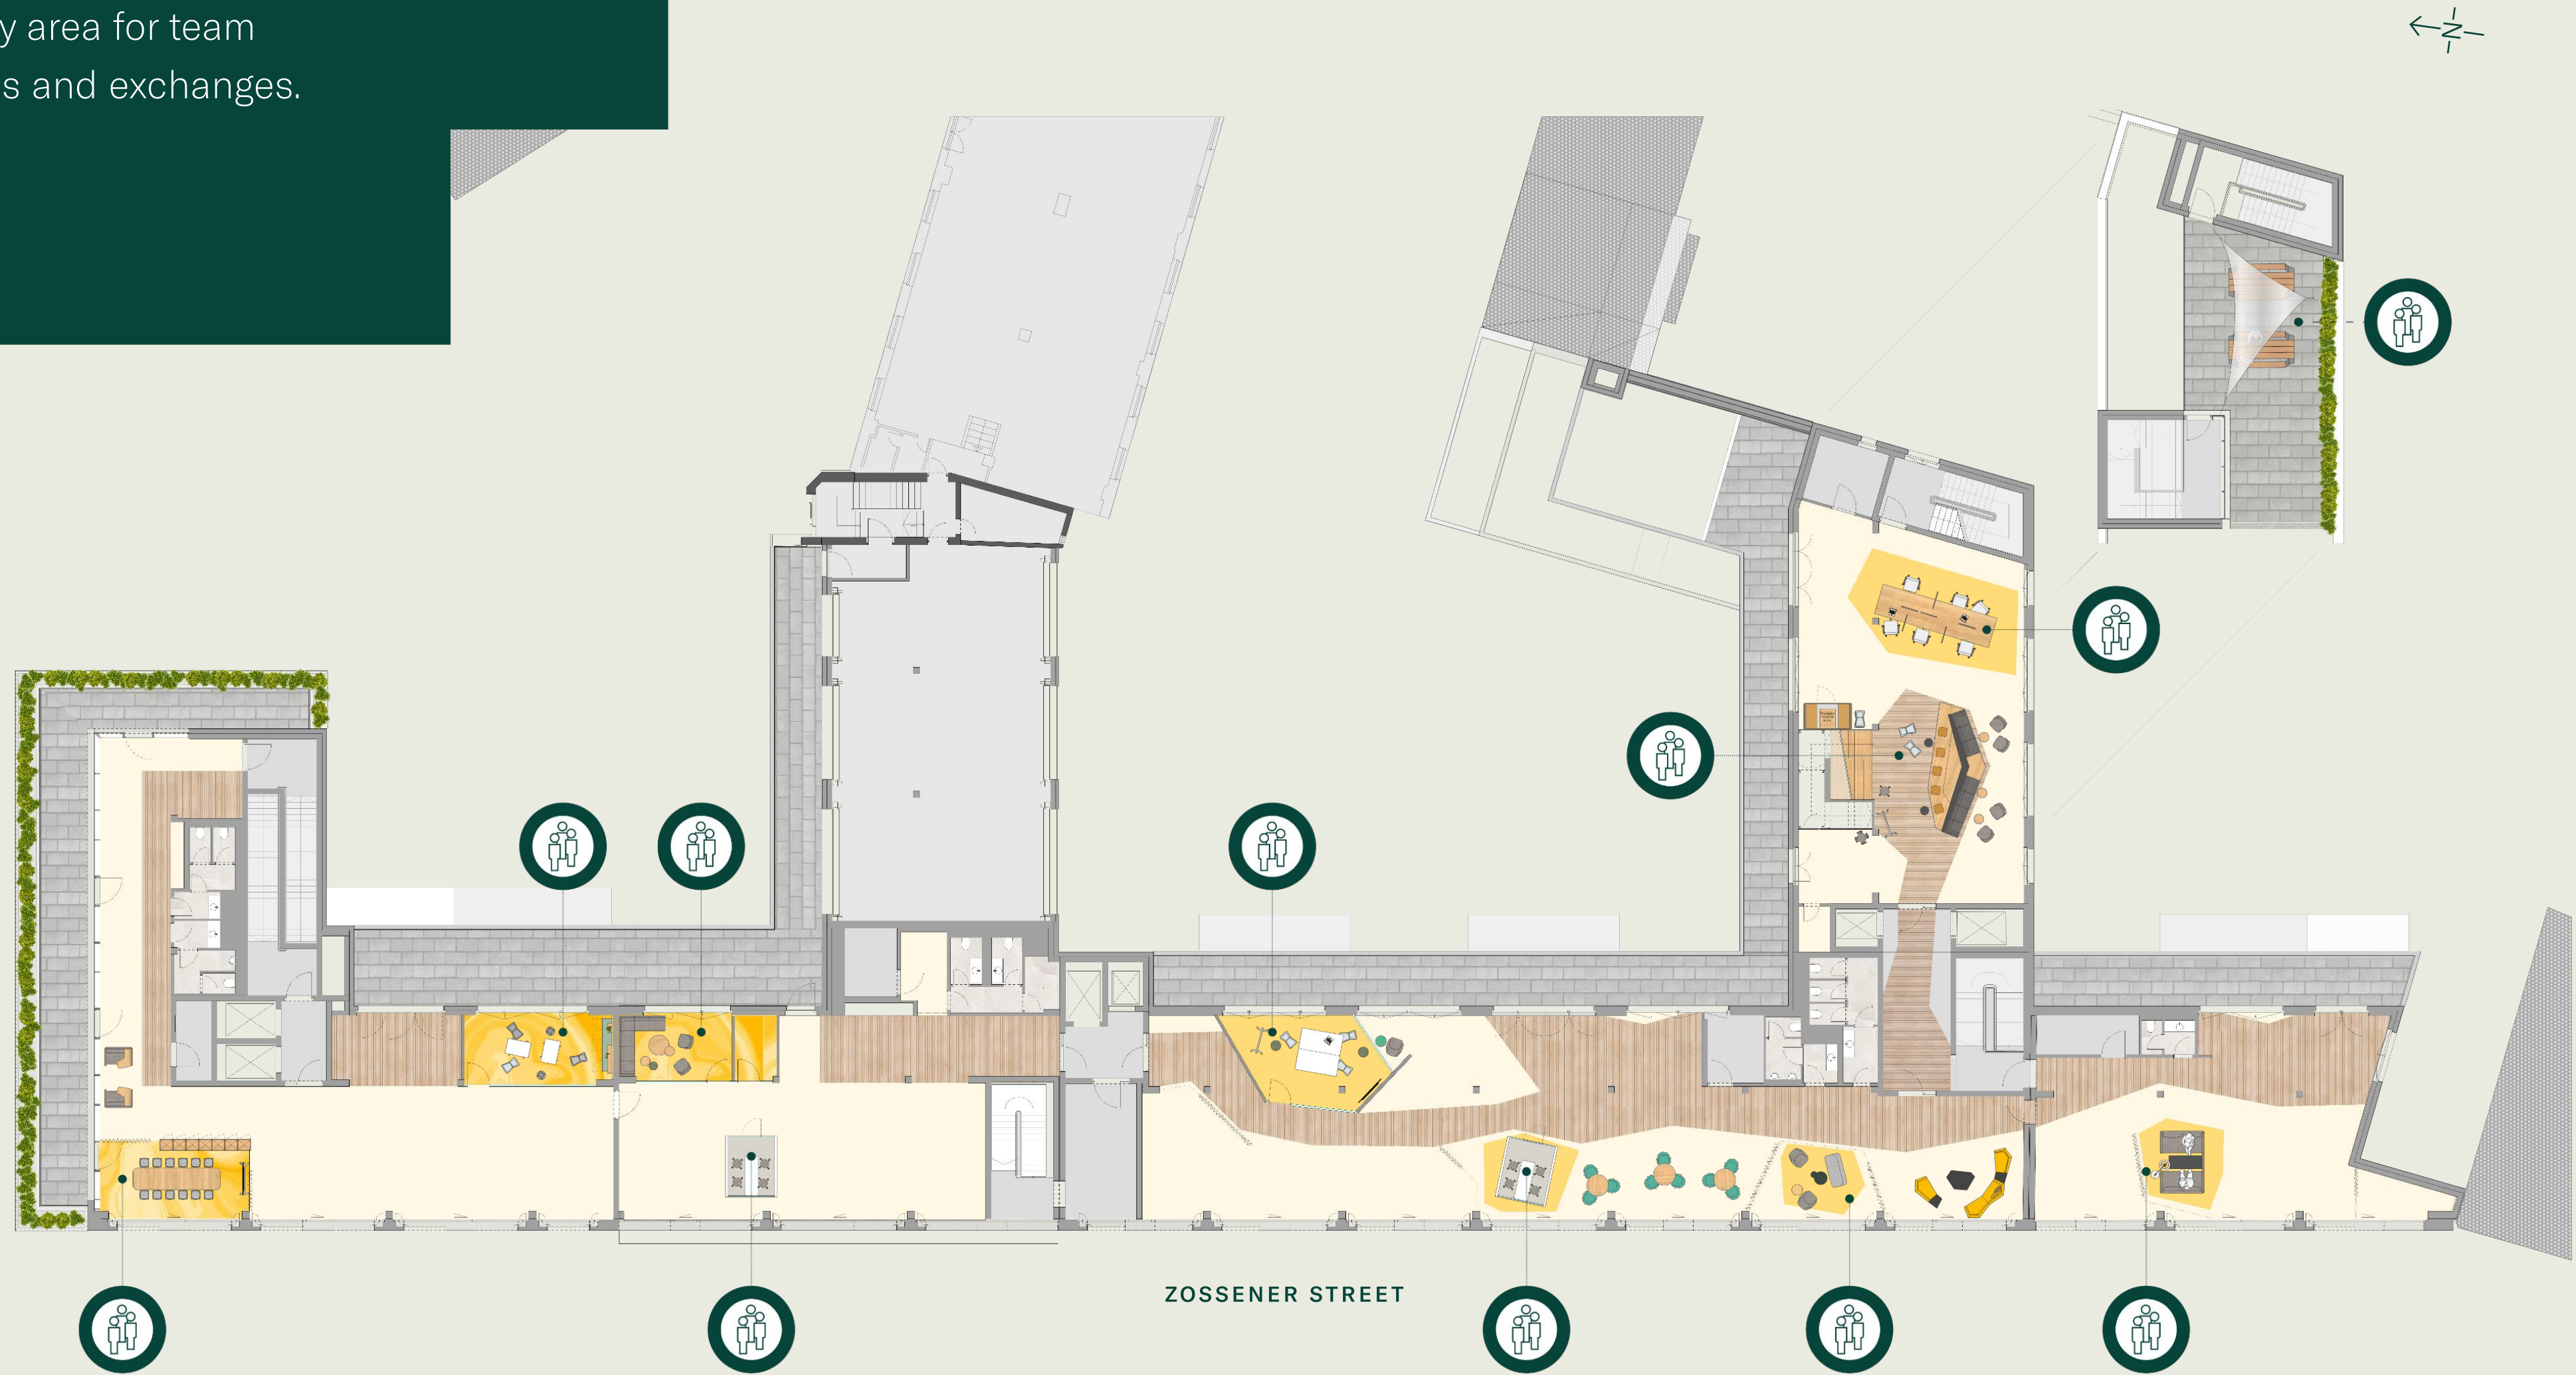

INDIVIDUAL WORK

4TH FLOOR

Fully equipped workstations and spaces for focused work by individual employees.

ZOSSENER STREET

GROUP WORK

4TH FLOOR

Community area for team interactions and exchanges.

RELAXATION ZONE

4TH FLOOR

A place for relaxation and a break from the daily office routine.

WORK CAFÉ

4TH FLOOR

The heart of a vibrant workspace, serving as a multifunctional place for communication, interaction, and well-being.

TECHNOLOGY

Area for equipment in the modern office environment.

CONCEPT 2 | 5TH + 6TH FLOOR

INDIVIDUAL WORK **5TH + 6TH FLOOR**

Fully equipped workstations and spaces for focused work by individual employees.

GROUP WORK

5TH + 6TH FLOOR

Community area for team interactions and exchanges.

RELAXATION ZONE 5TH + 6TH FLOOR

A place for relaxation and a break from the daily office routine.

WORK CAFÉ

5TH + 6TH FLOOR

The heart of a vibrant workspace, serving as a multifunctional place for communication, interaction, and well-being.