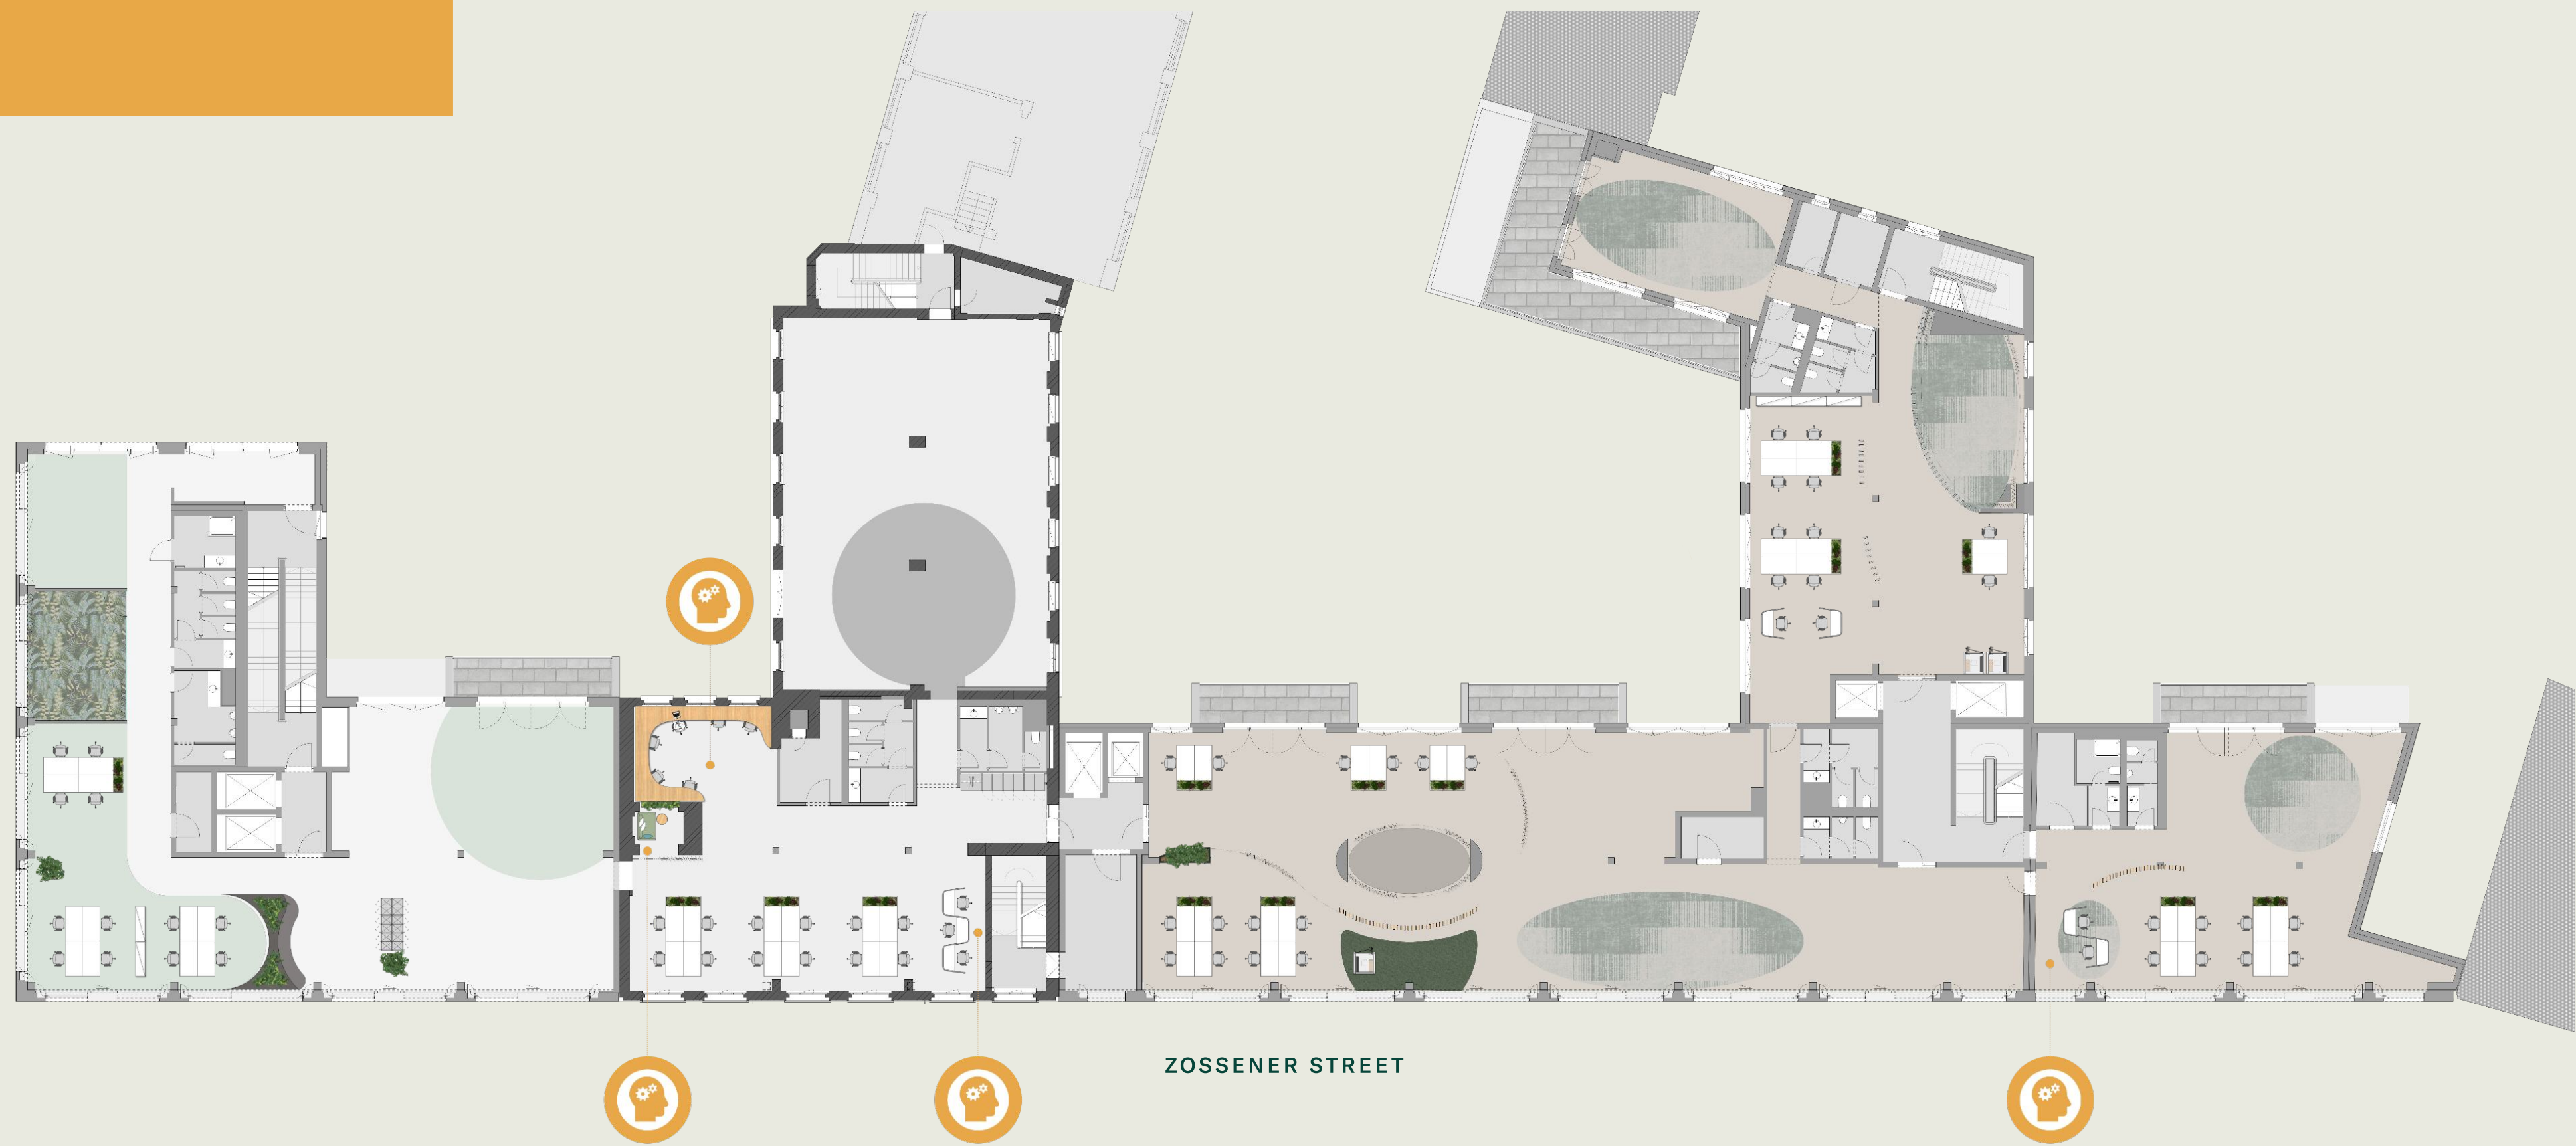

GSG | BERLIN

FURNISHING CONCEPT

ZOSSENER STRASSE 55-58

FRAMEZ

CONCEPT 1 | 4TH FLOOR

Thanks to the flexible layouts, a variety of modern usage options can be implemented. Depending on needs, options include individual workstations, group work areas, relaxation zones, or work cafés. This ensures optimal results in an ideal working environment where all employees feel comfortable.

INDIVIDUAL WORK

4TH FLOOR

Fully equipped workstations and spaces for focused work by individual employees.

ZOSSENER STREET

GROUP WORK

4TH FLOOR

Community area for team interactions and exchanges.

RELAXATION ZONE

4TH FLOOR

A place for relaxation and a break from the daily office routine.

WORK CAFÉ

4TH FLOOR

The heart of a vibrant workspace, serving as a multifunctional place for communication, interaction, and well-being.

TECHNOLOGY

Area for equipment in the modern office environment.

CONCEPT 2 | 5TH + 6TH FLOOR

INDIVIDUAL WORK **5TH + 6TH FLOOR**

Fully equipped workstations and spaces for focused work by individual employees.