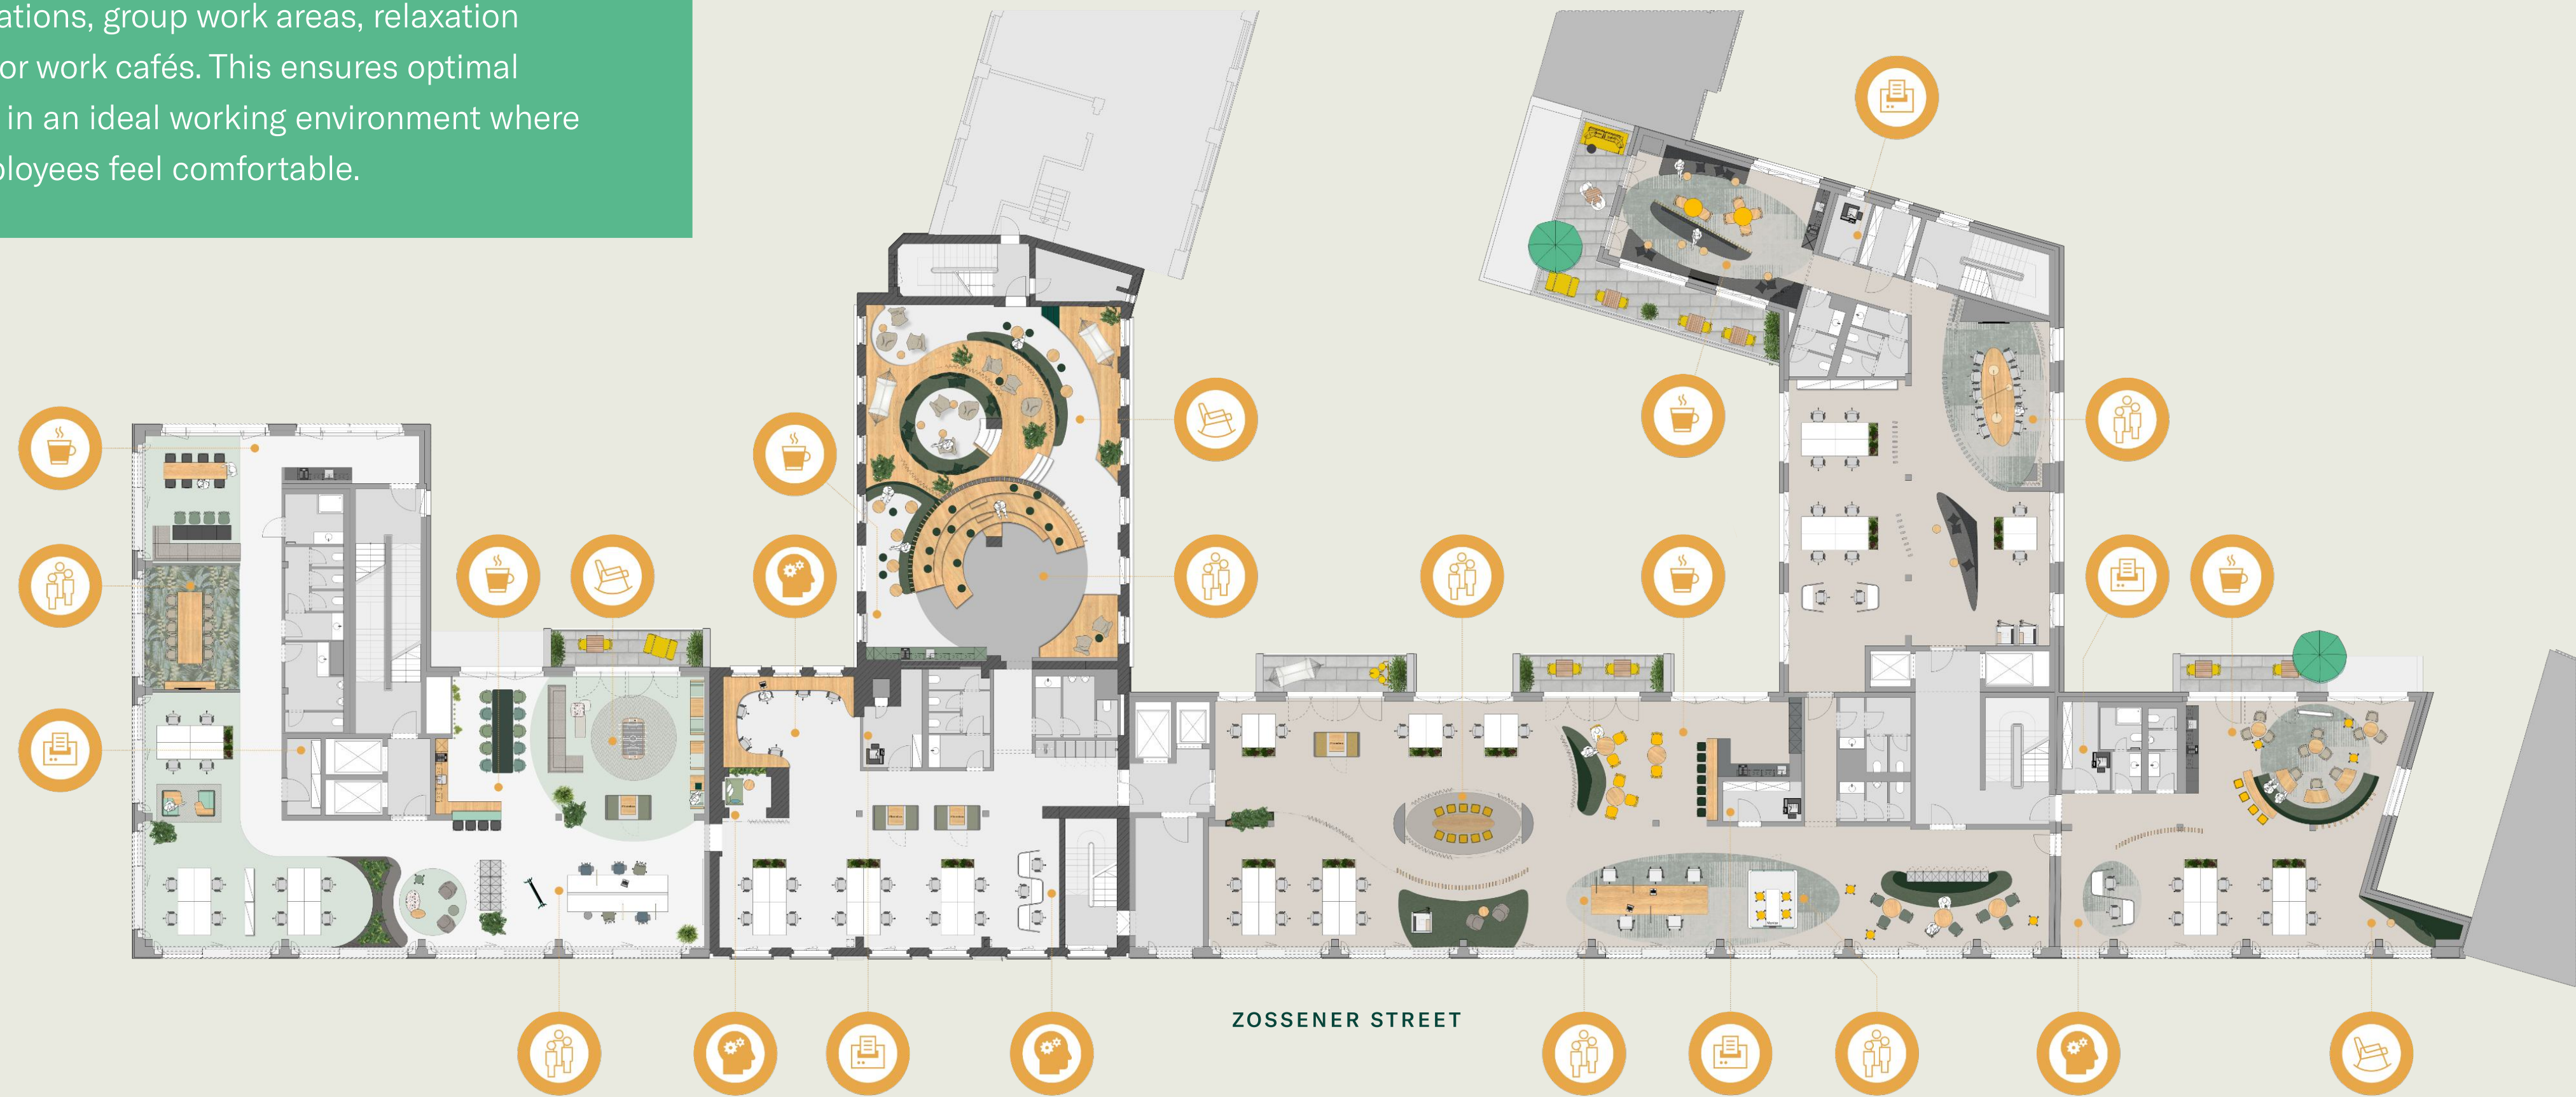

GSG | BERLIN

FURNISHING CONCEPT

ZOSSENER STRASSE 55-58

FRAMEZ

CONCEPT 1 | 4TH FLOOR

Thanks to the flexible layouts, a variety of modern usage options can be implemented. Depending on needs, options include individual workstations, group work areas, relaxation zones, or work cafés. This ensures optimal results in an ideal working environment where all employees feel comfortable.

INDIVIDUAL WORK

4TH FLOOR

Fully equipped workstations and spaces for focused work by individual employees.

ZOSSENER STREET

GROUP WORK

4TH FLOOR

Community area for team interactions and exchanges.

RELAXATION ZONE

4TH FLOOR

A place for relaxation and a break from the daily office routine.

WORK CAFÉ

4TH FLOOR

The heart of a vibrant workspace, serving as a multifunctional place for communication, interaction, and well-being.

TECHNOLOGY

Area for equipment in the modern office environment.

CONCEPT 2 | 5TH + 6TH FLOOR

INDIVIDUAL WORK **5TH + 6TH FLOOR**

Fully equipped workstations and spaces for focused work by individual employees.