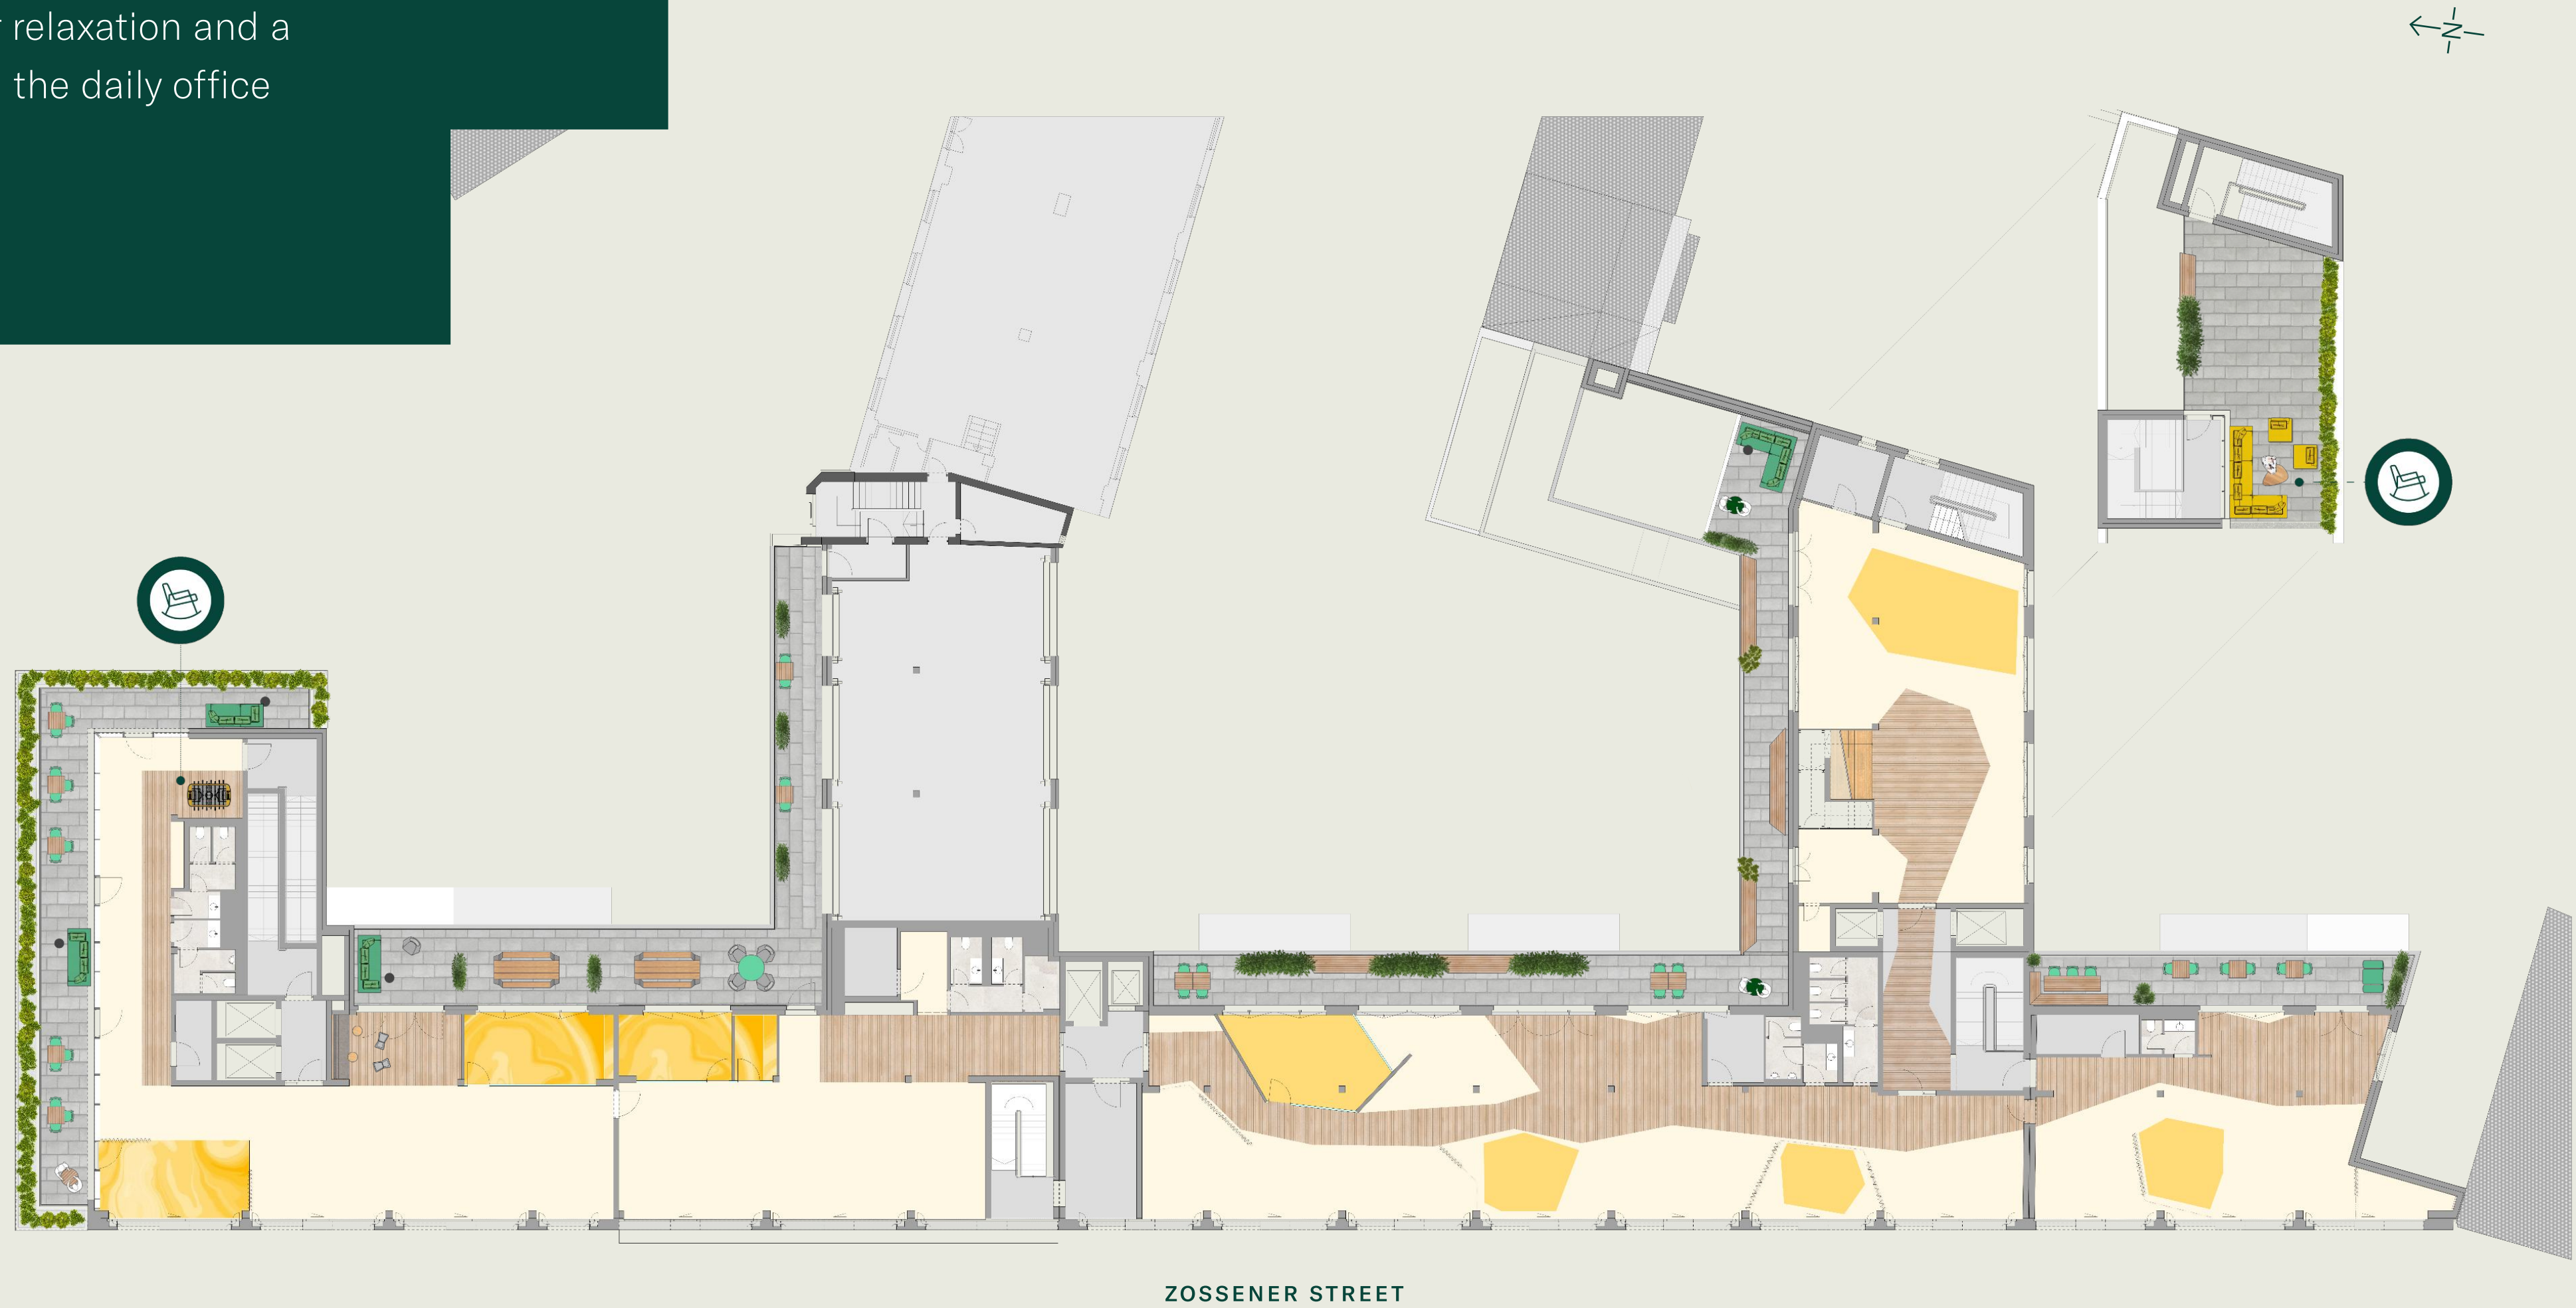

GSG | BERLIN

FURNISHING CONCEPT

ZOSSENER STRASSE 55-58

FRAMEZ

CONCEPT 1 | 4TH FLOOR

Thanks to the flexible layouts, a variety of modern usage options can be implemented. Depending on needs, options include individual workstations, group work areas, relaxation zones, or work cafés. This ensures optimal results in an ideal working environment where all employees feel comfortable.

INDIVIDUAL WORK

4TH FLOOR

Fully equipped workstations and spaces for focused work by individual employees.

ZOSSENER STREET

GROUP WORK

4TH FLOOR

Community area for team interactions and exchanges.

RELAXATION ZONE

4TH FLOOR

A place for relaxation and a break from the daily office routine.

WORK CAFÉ

4TH FLOOR

The heart of a vibrant workspace, serving as a multifunctional place for communication, interaction, and well-being.

GROUP WORK

5TH + 6TH FLOOR

Community area for team interactions and exchanges.

RELAXATION ZONE 5TH + 6TH FLOOR

A place for relaxation and a break from the daily office routine.

WORK CAFÉ

5TH + 6TH FLOOR

The heart of a vibrant workspace, serving as a multifunctional place for communication, interaction, and well-being.