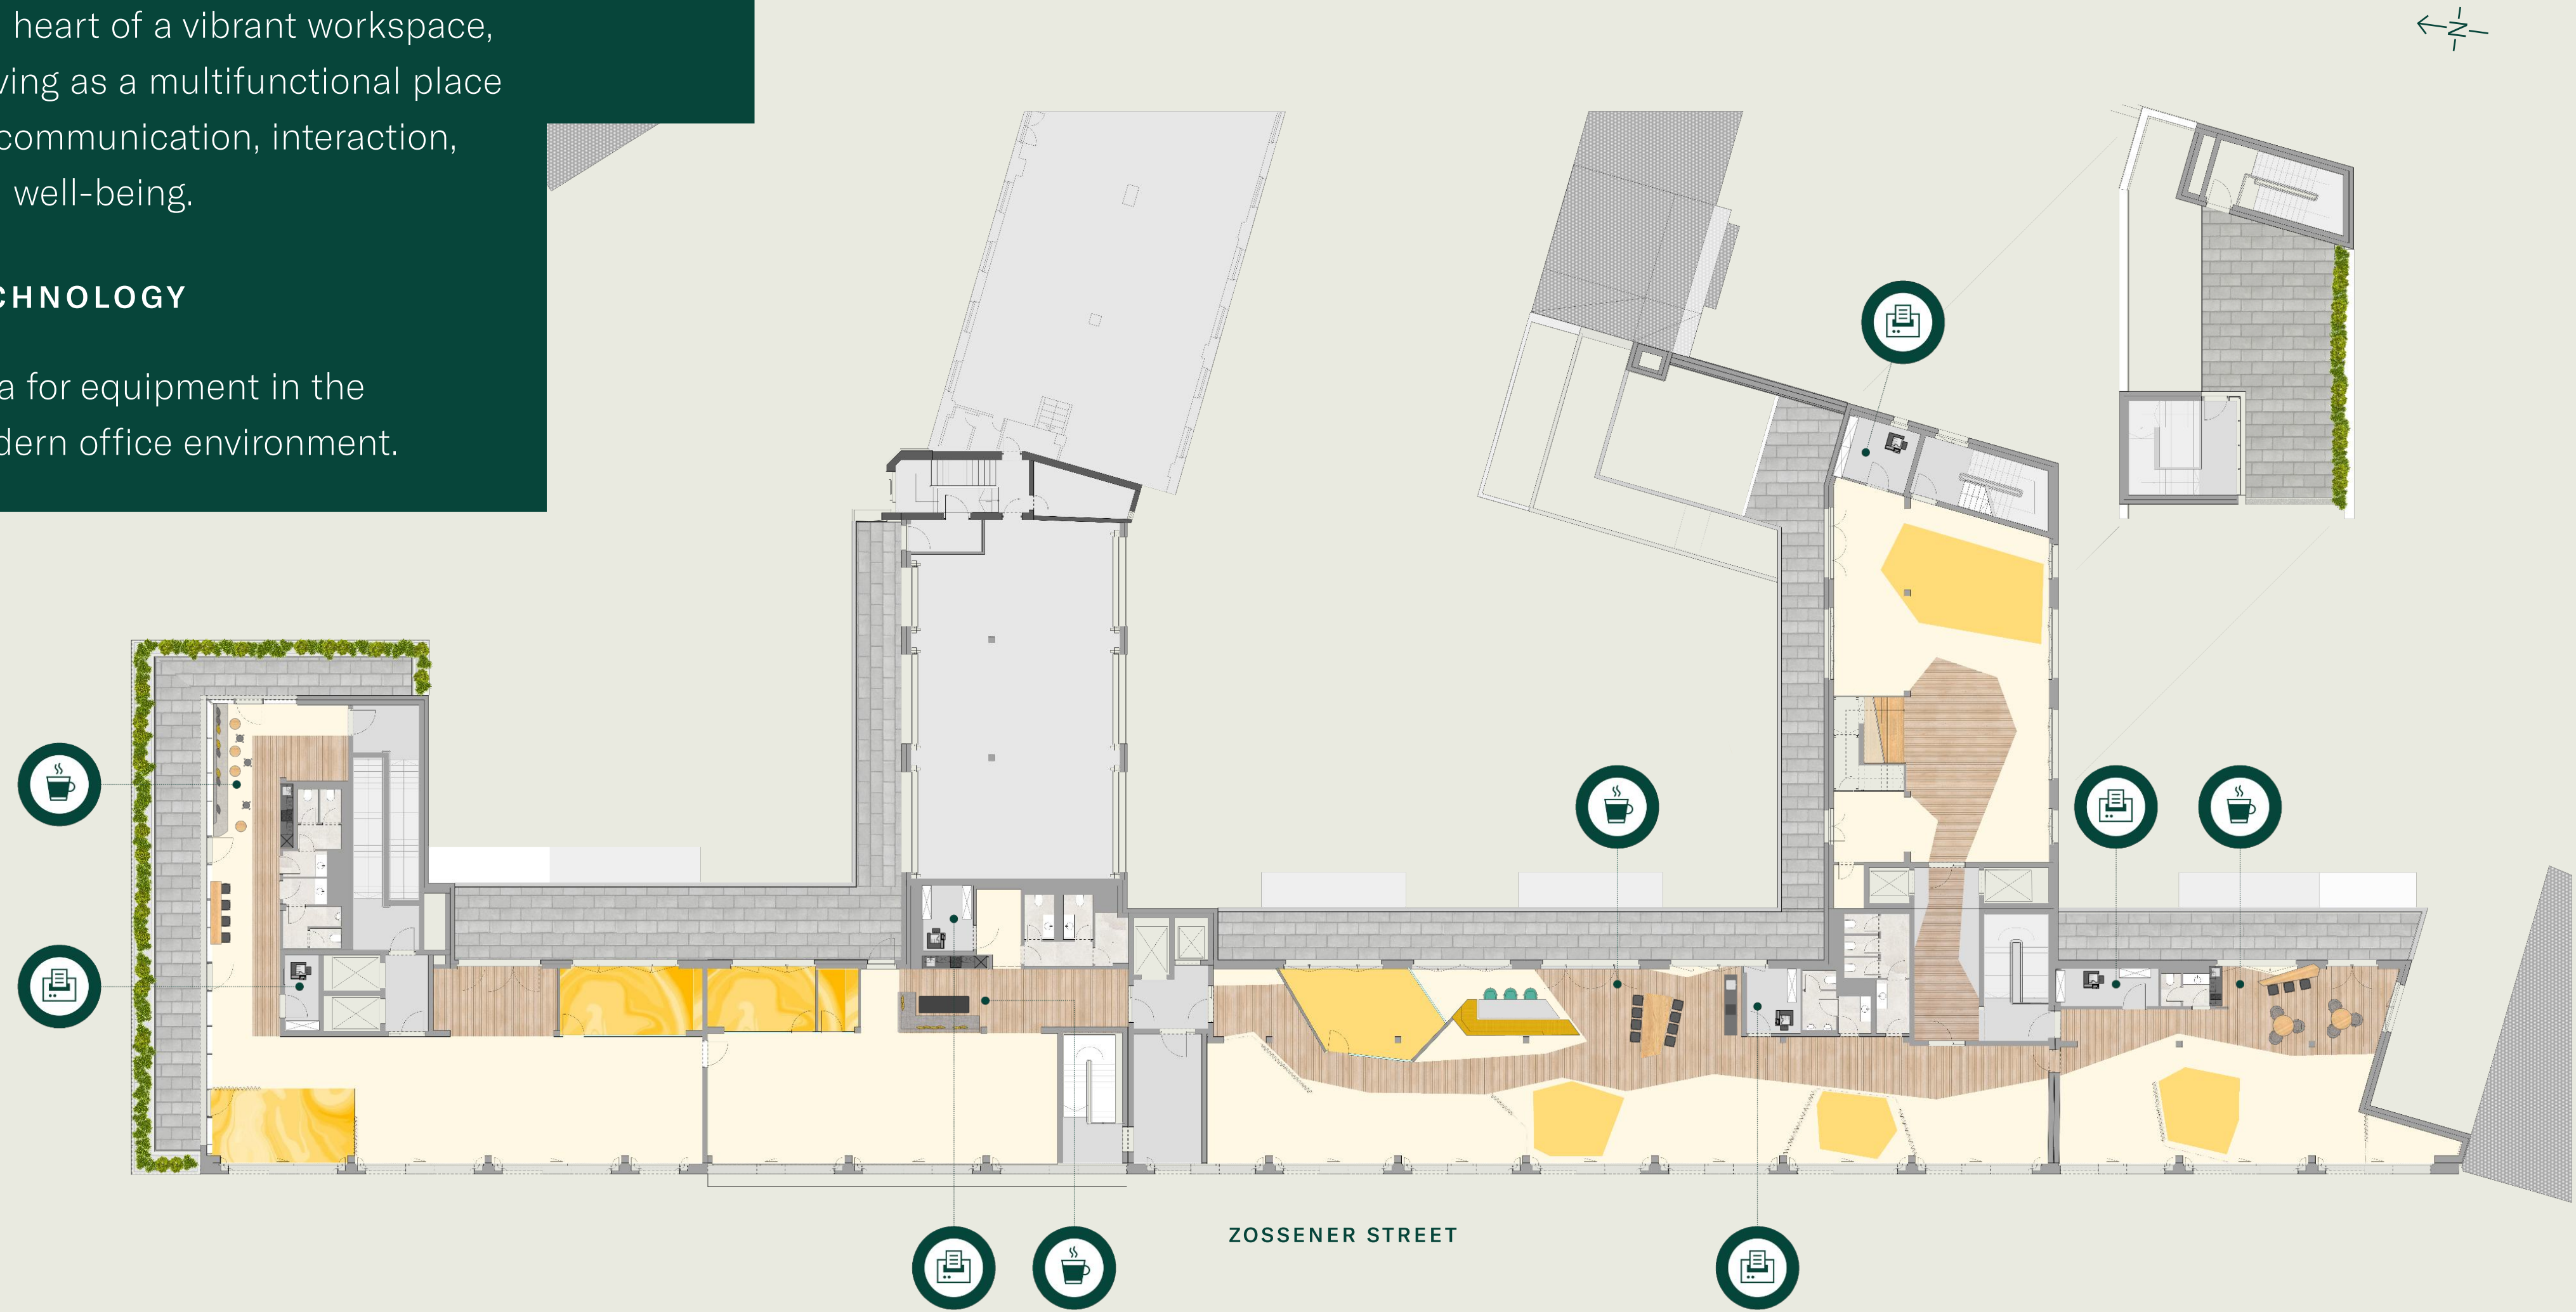

WORK CAFÉ

5TH + 6TH FLOOR

The heart of a vibrant workspace, serving as a multifunctional place for communication, interaction, and well-being.

TECHNOLOGY

Area for equipment in the modern office environment.