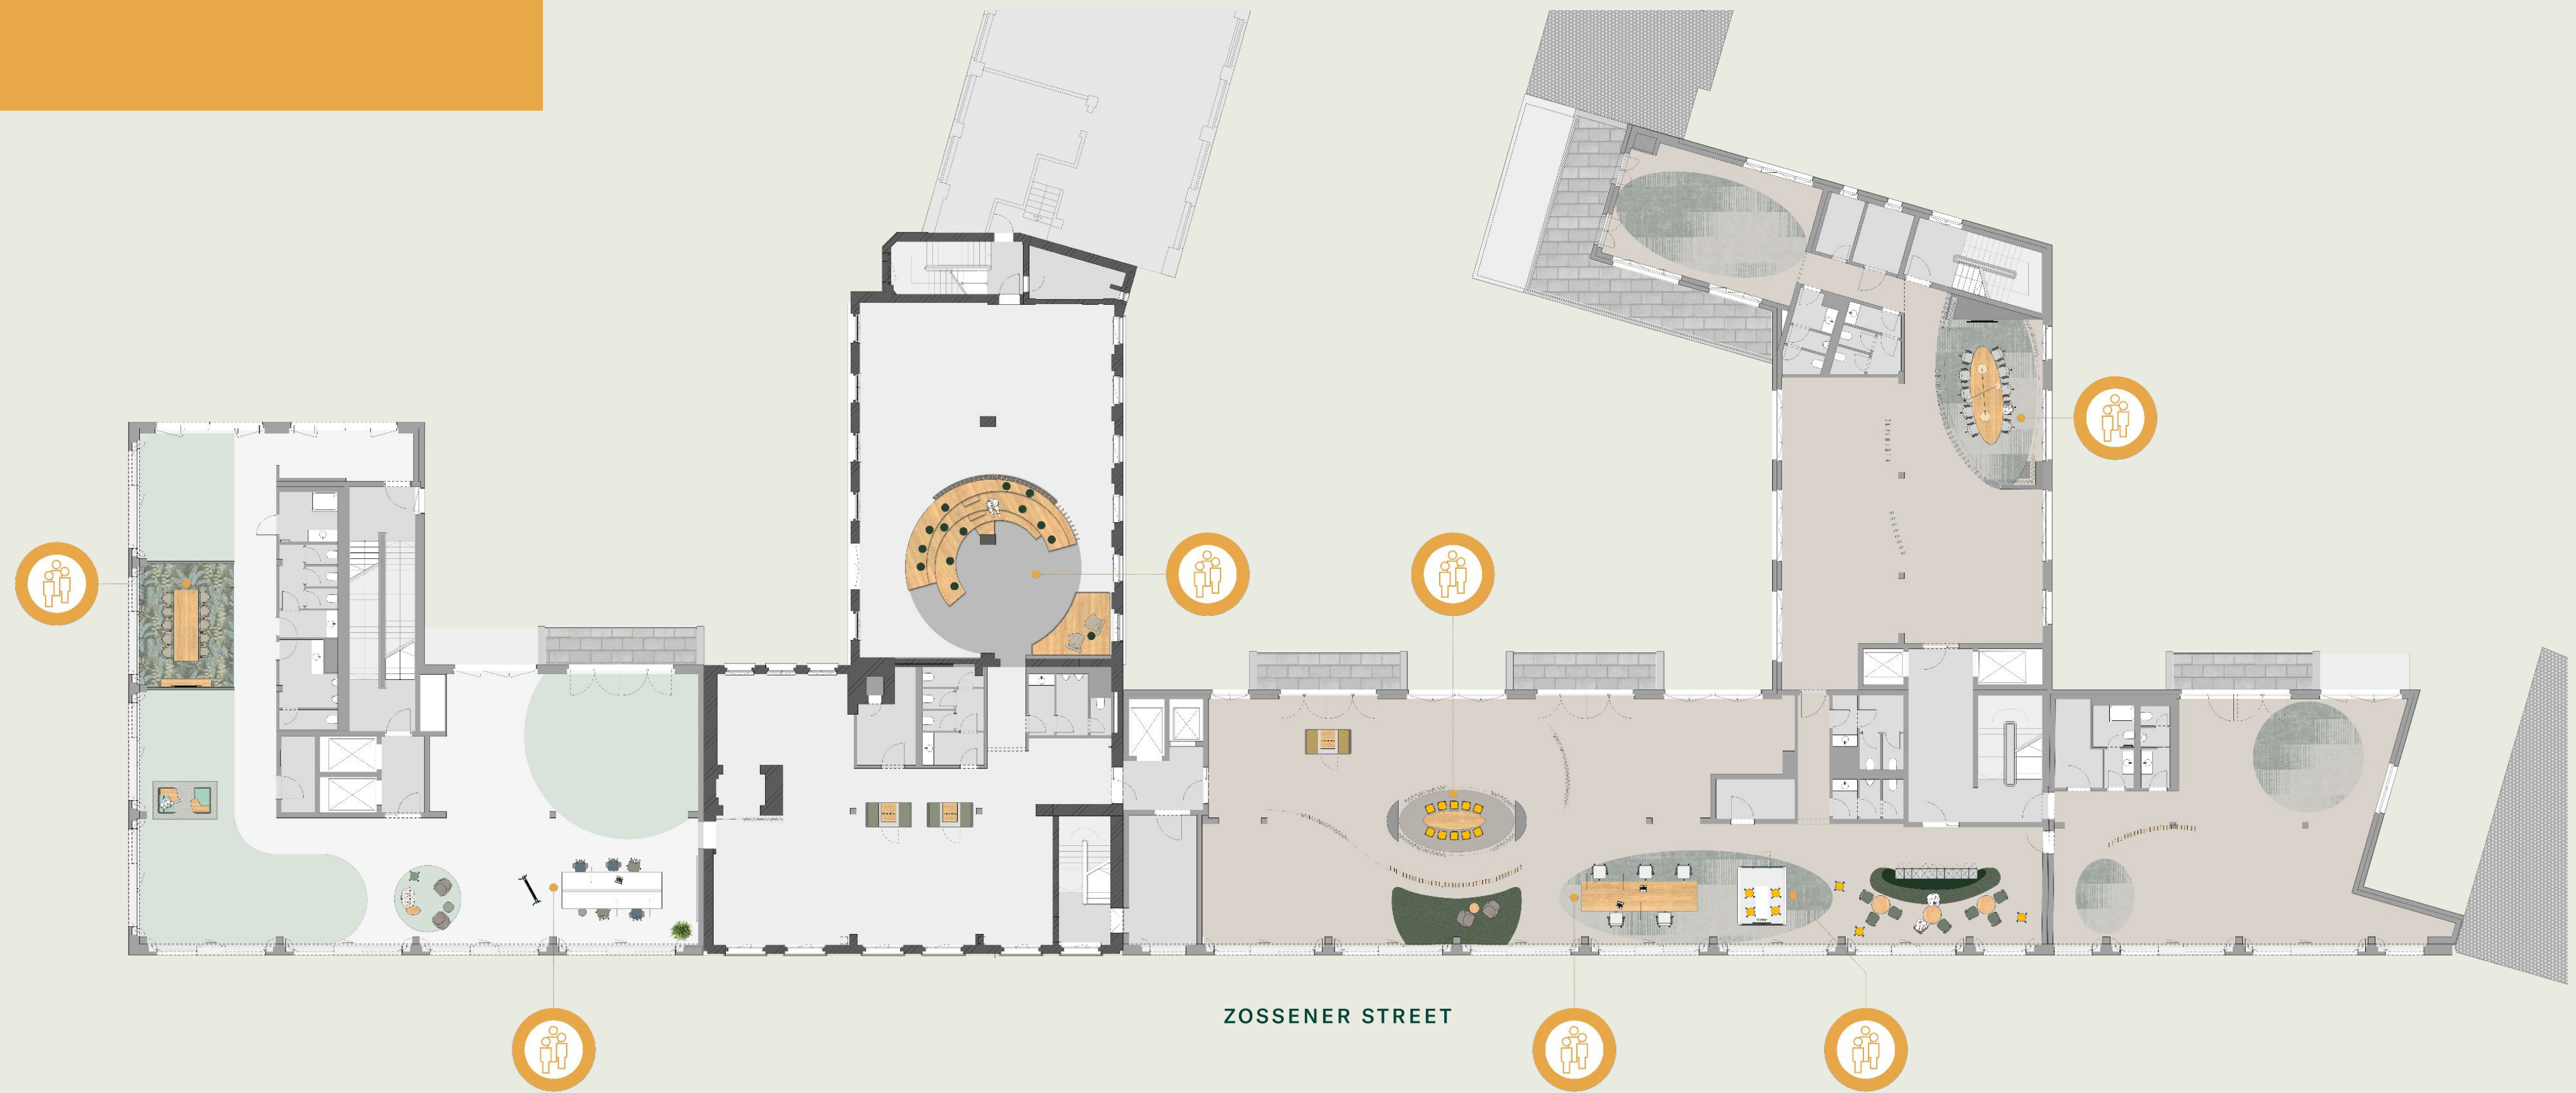

GSG | BERLIN

FURNISHING CONCEPT

ZOSSENER STRASSE 55-58

FRAMEZ

CONCEPT 1 | 4TH FLOOR

Thanks to the flexible layouts, a variety of modern usage options can be implemented. Depending on needs, options include individual workstations, group work areas, relaxation zones, or work cafés. This ensures optimal results in an ideal working environment where all employees feel comfortable.

INDIVIDUAL WORK

4TH FLOOR

Fully equipped workstations and spaces for focused work by individual employees.

ZOSSENER STREET

GROUP WORK

4TH FLOOR

Community area for team interactions and exchanges.

RELAXATION ZONE

4TH FLOOR

A place for relaxation and a break from the daily office routine.

WORK CAFÉ

4TH FLOOR

The heart of a vibrant workspace, serving as a multifunctional place for communication, interaction, and well-being.

TECHNOLOGY

Area for equipment in the modern office environment.

CONCEPT 2 | 5TH + 6TH FLOOR

INDIVIDUAL WORK **5TH + 6TH FLOOR**

Fully equipped workstations and spaces for focused work by individual employees.