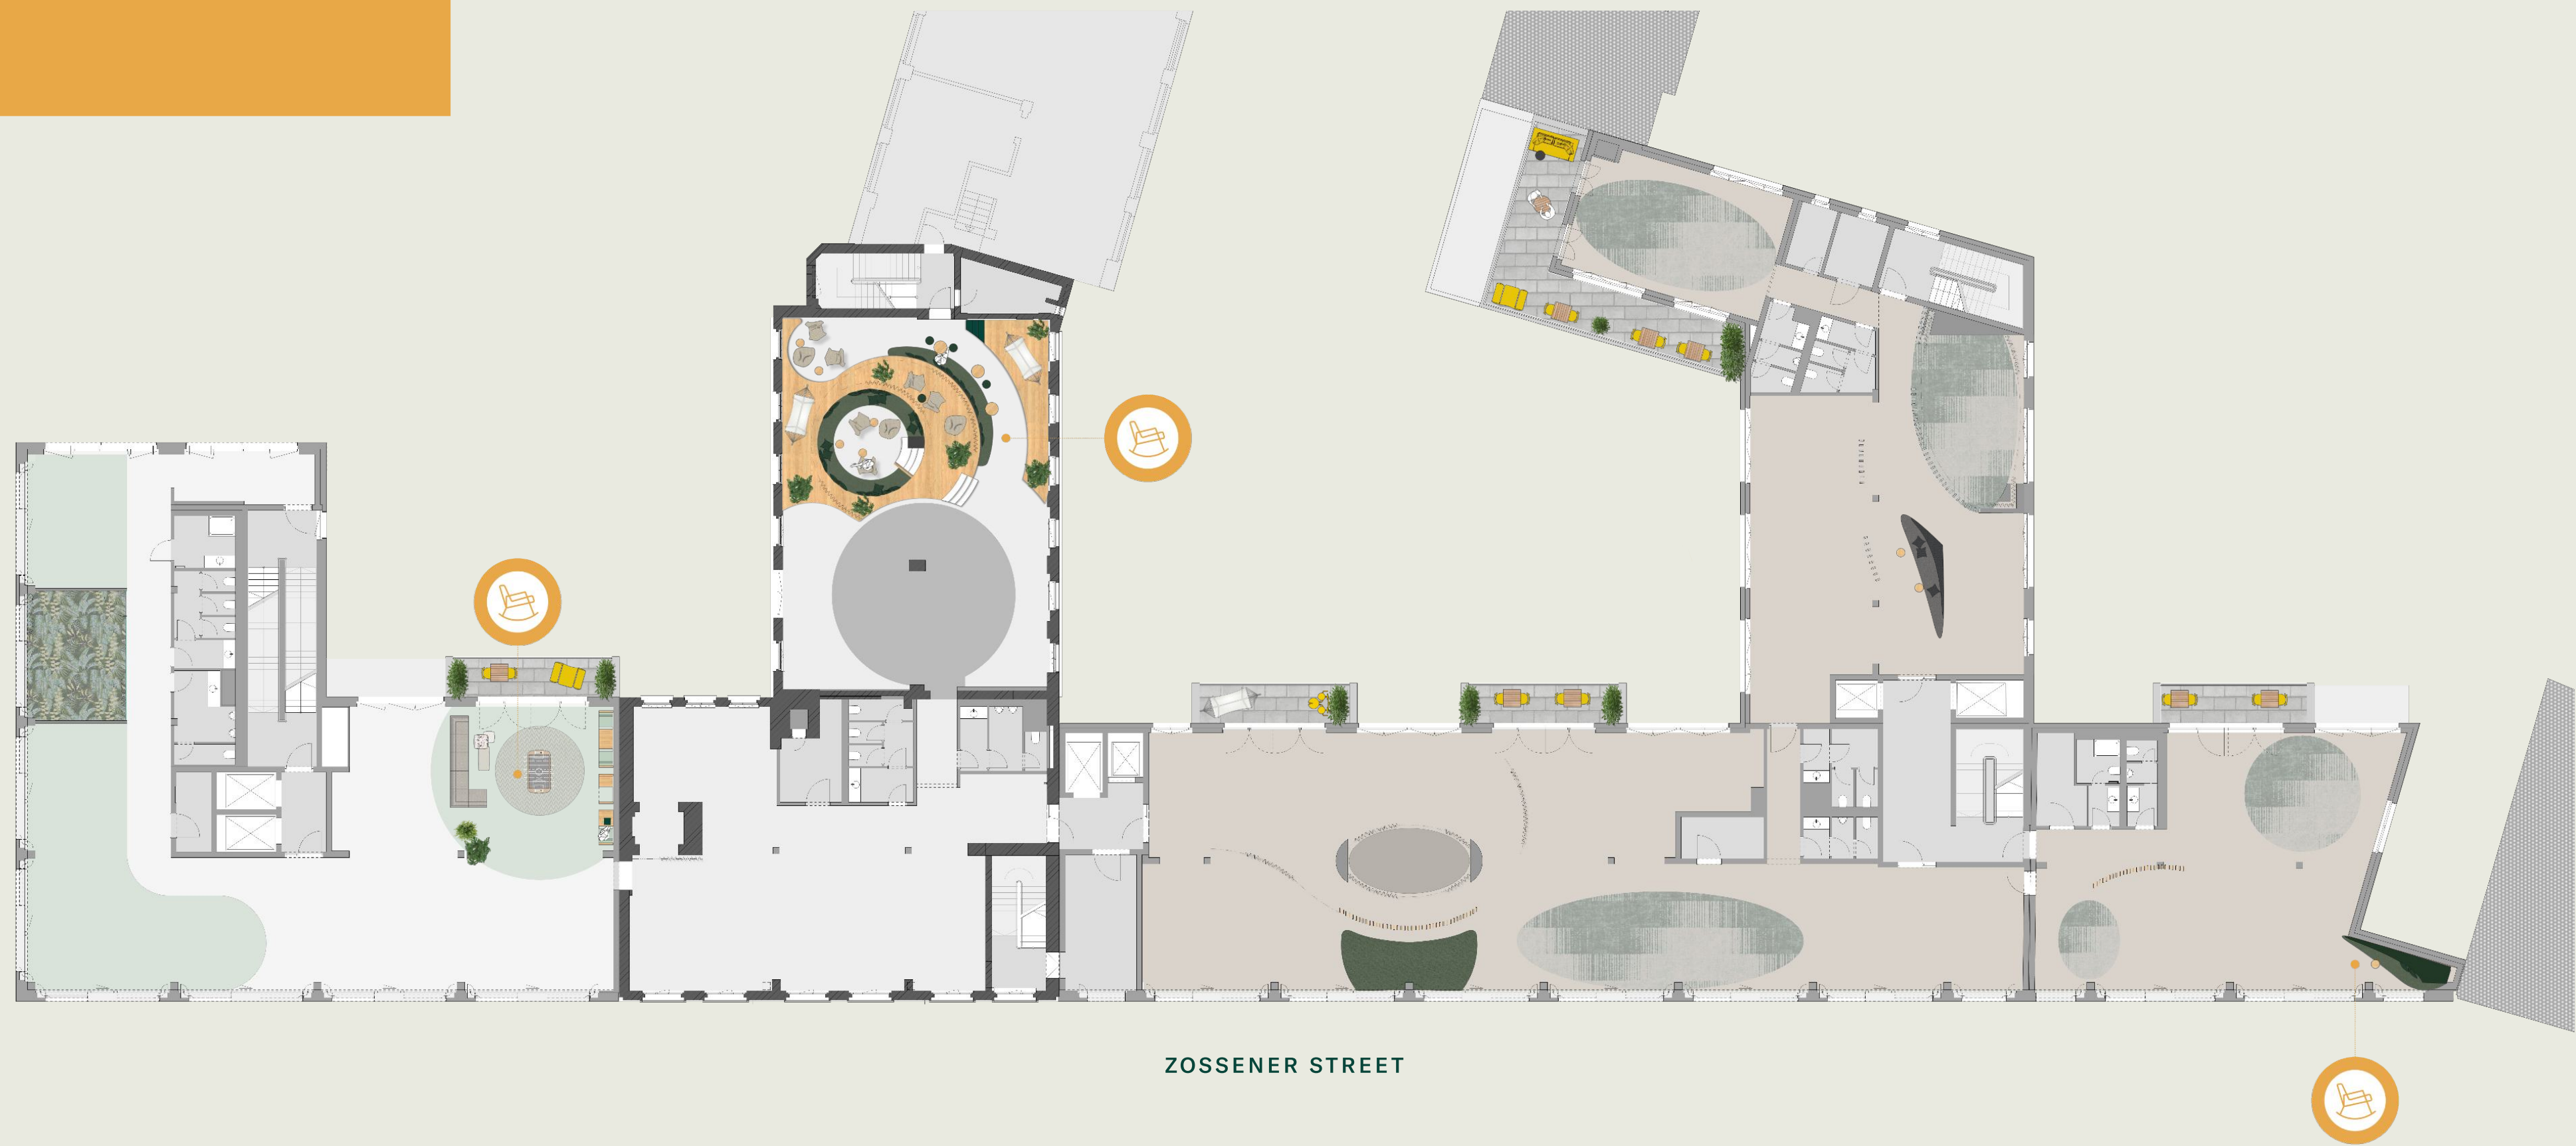

GSG | BERLIN

FURNISHING CONCEPT

ZOSSENER STRASSE 55-58

FRAMEZ

CONCEPT 1 | 4TH FLOOR

Thanks to the flexible layouts, a variety of modern usage options can be implemented. Depending on needs, options include individual workstations, group work areas, relaxation zones, or work cafés. This ensures optimal results in an ideal working environment where all employees feel comfortable.

INDIVIDUAL WORK

4TH FLOOR

Fully equipped workstations and spaces for focused work by individual employees.

ZOSSENER STREET

GROUP WORK

4TH FLOOR

Community area for team interactions and exchanges.

RELAXATION ZONE

4TH FLOOR

A place for relaxation and a break from the daily office routine.

WORK CAFÉ

4TH FLOOR

The heart of a vibrant workspace, serving as a multifunctional place for communication, interaction, and well-being.

TECHNOLOGY

Area for equipment in the modern office environment.

CONCEPT 2 | 5TH + 6TH FLOOR

INDIVIDUAL WORK **5TH + 6TH FLOOR**

Fully equipped workstations and spaces for focused work by individual employees.